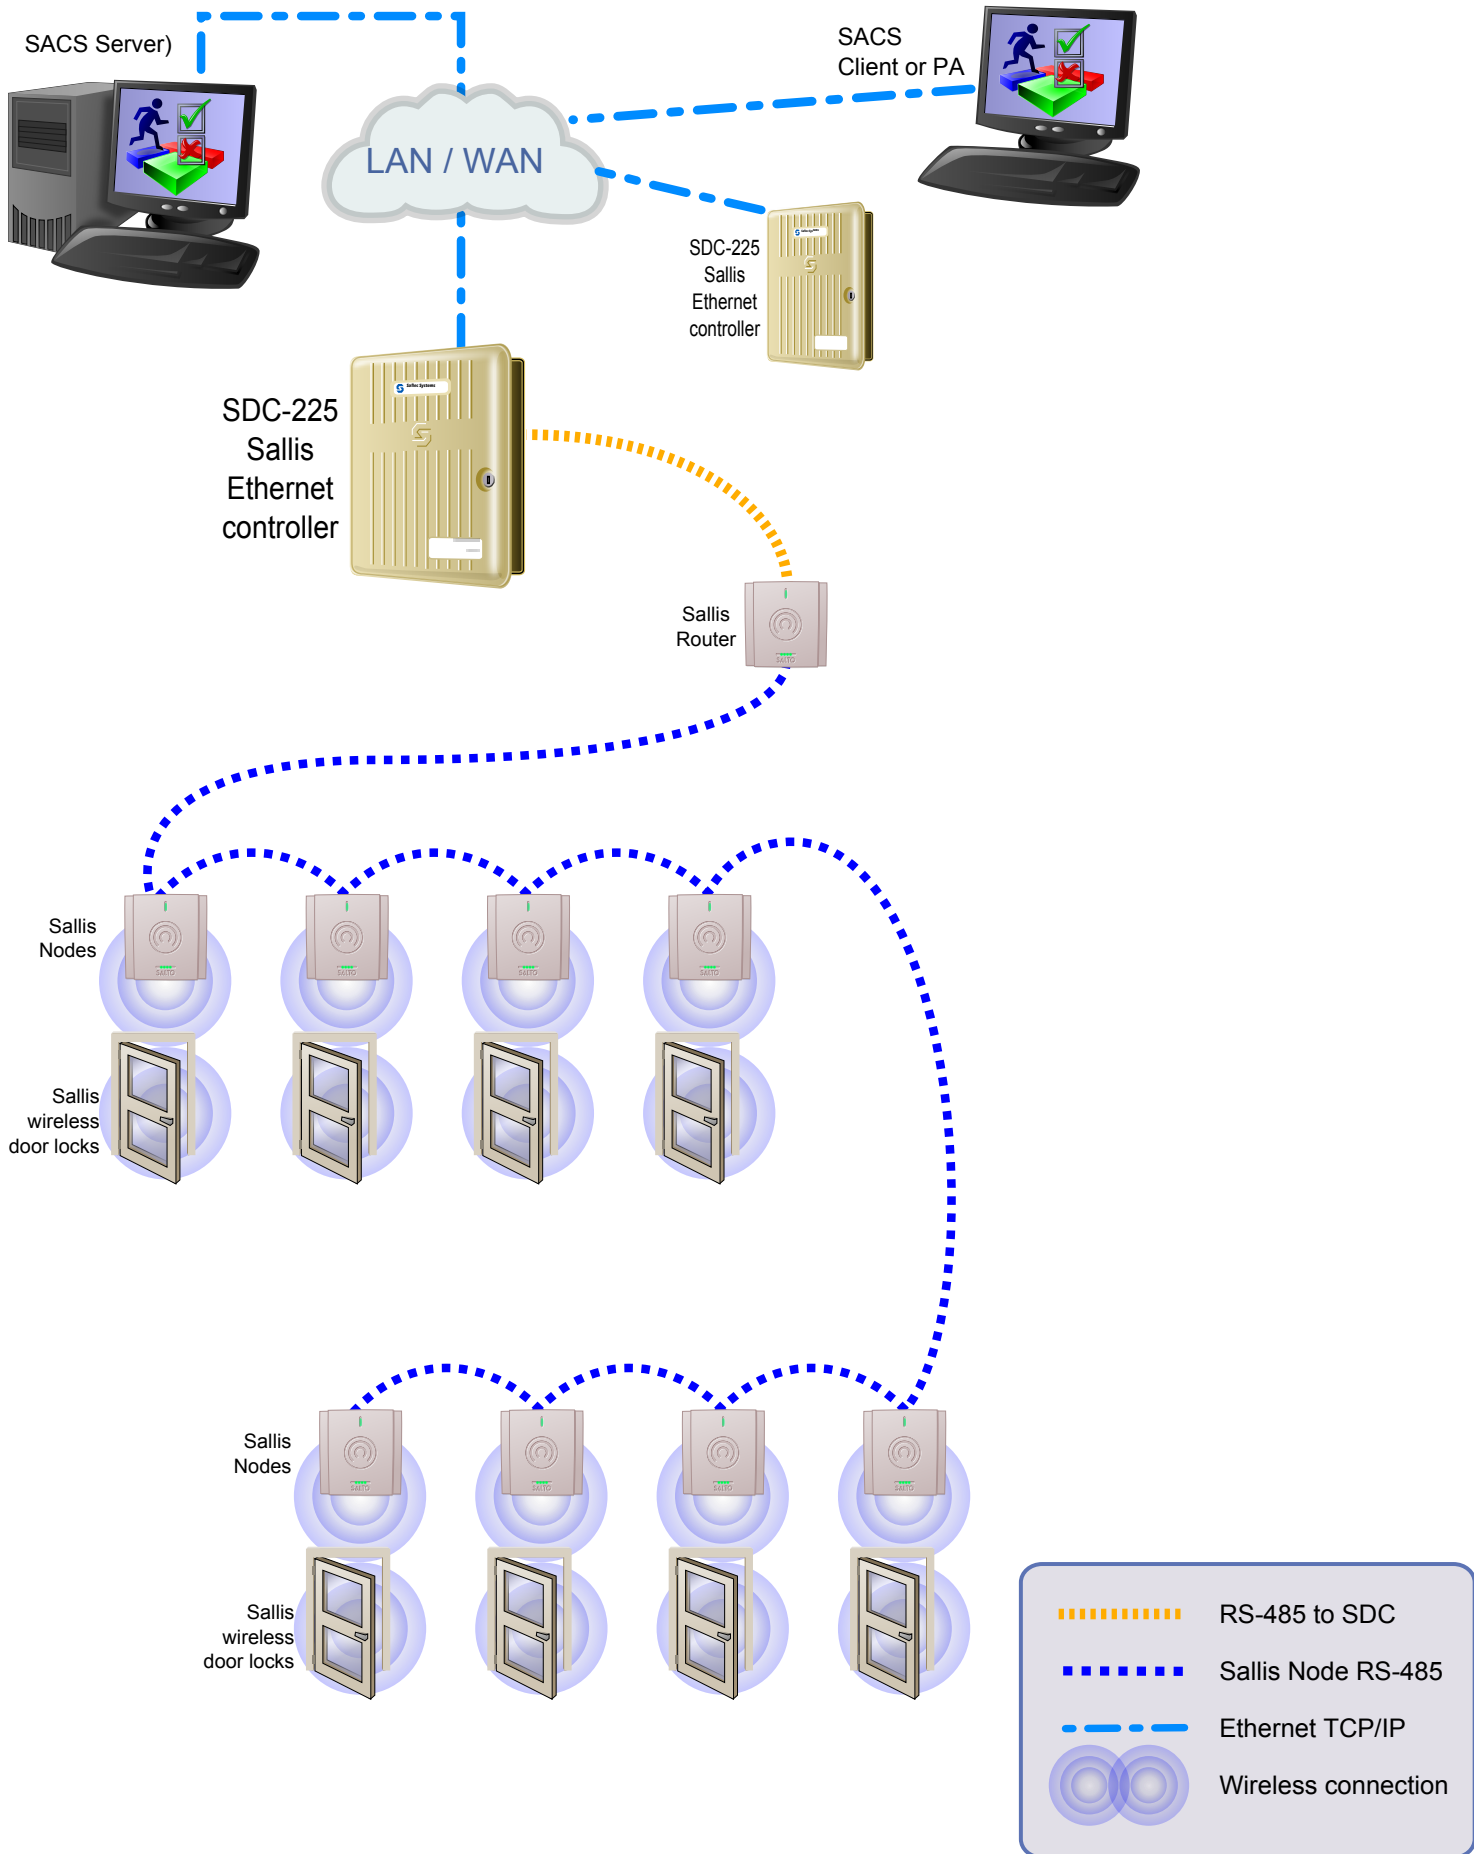

SDC-225 / 8 Door Sallis Wireless Lock System

Saflec Systems

www.safsys.co.za

Flexible solutions for your security needs...