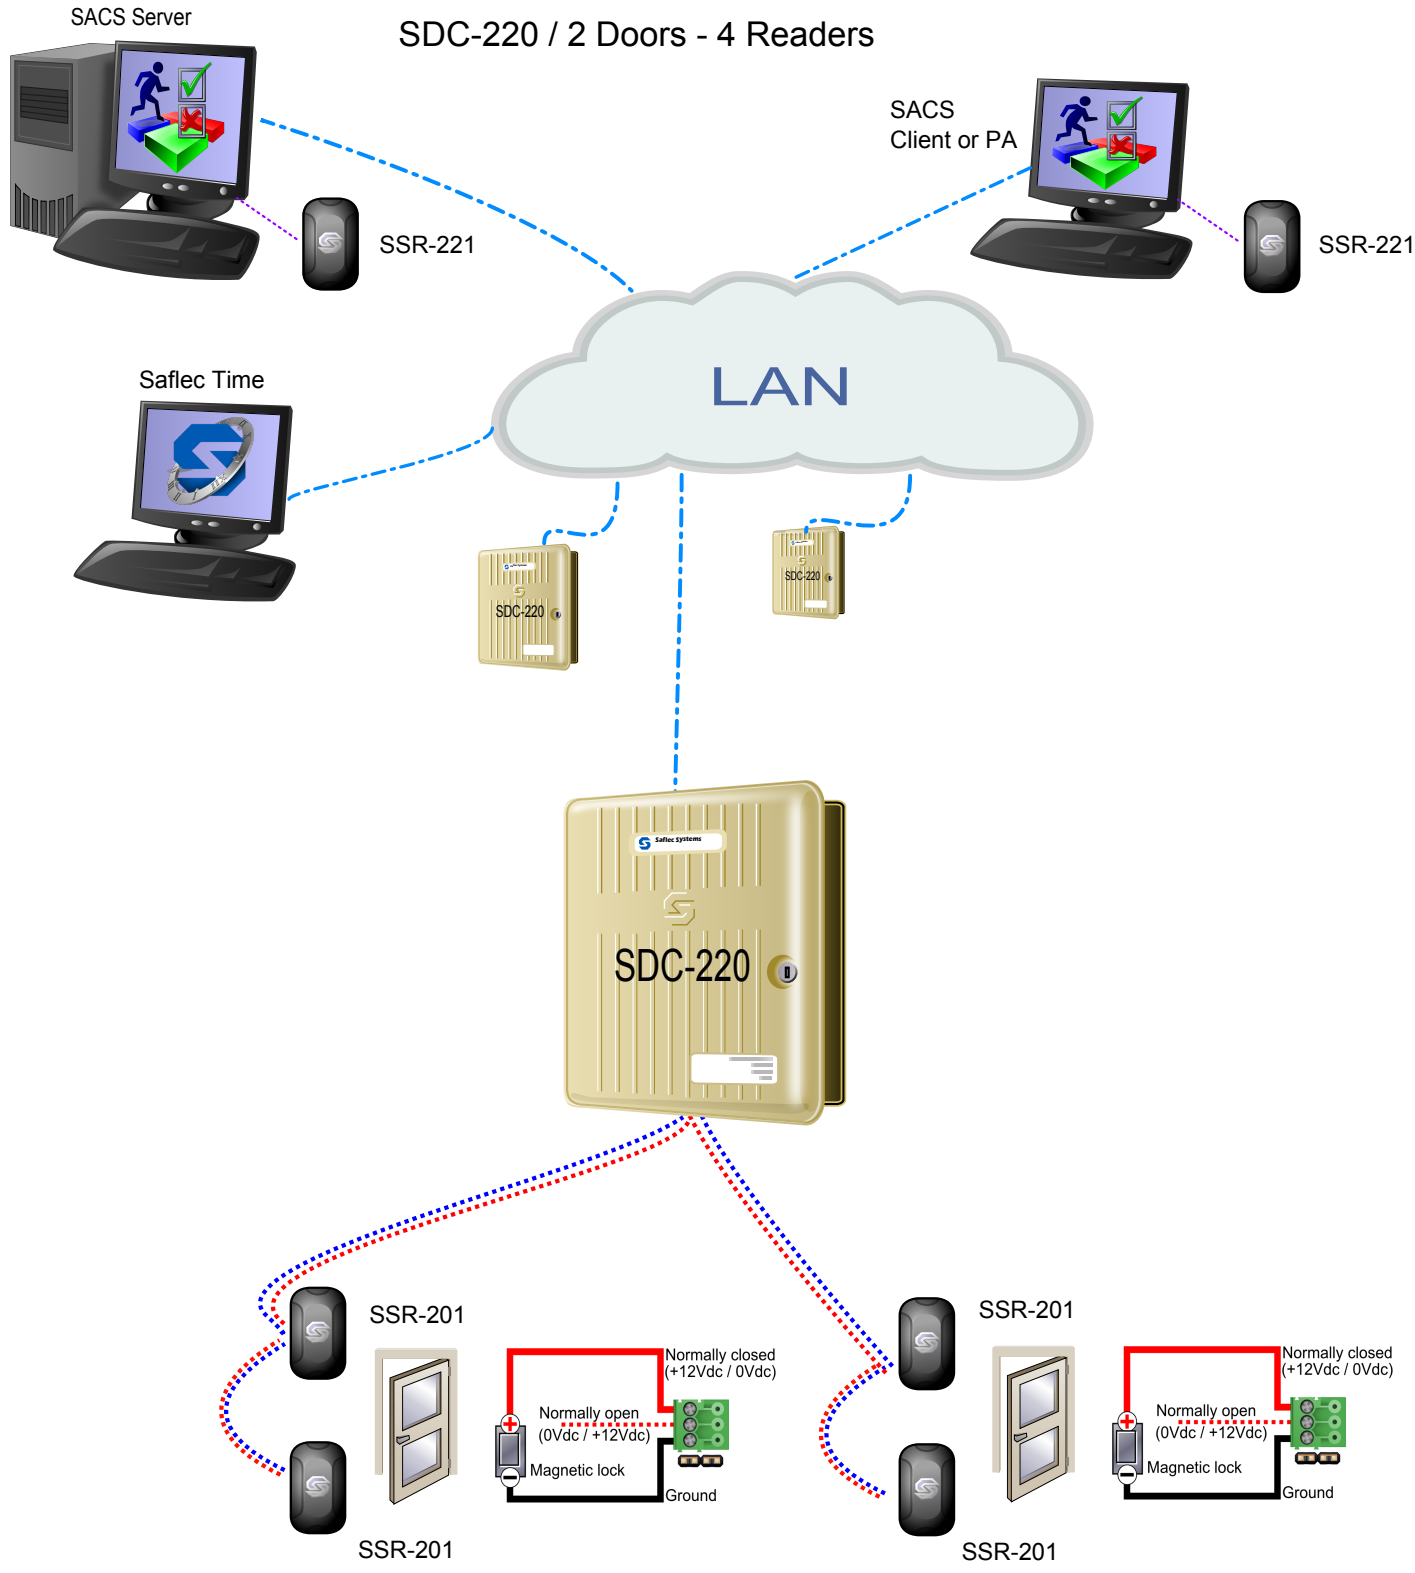

SDC-220 / 2 Doors - 4 Readers

	Reader RS-485
	Ethernet TCP/IP
	USB
	12 Vdc Power

Saflec Systems

www.safsys.co.za

Flexible solutions for your security needs...