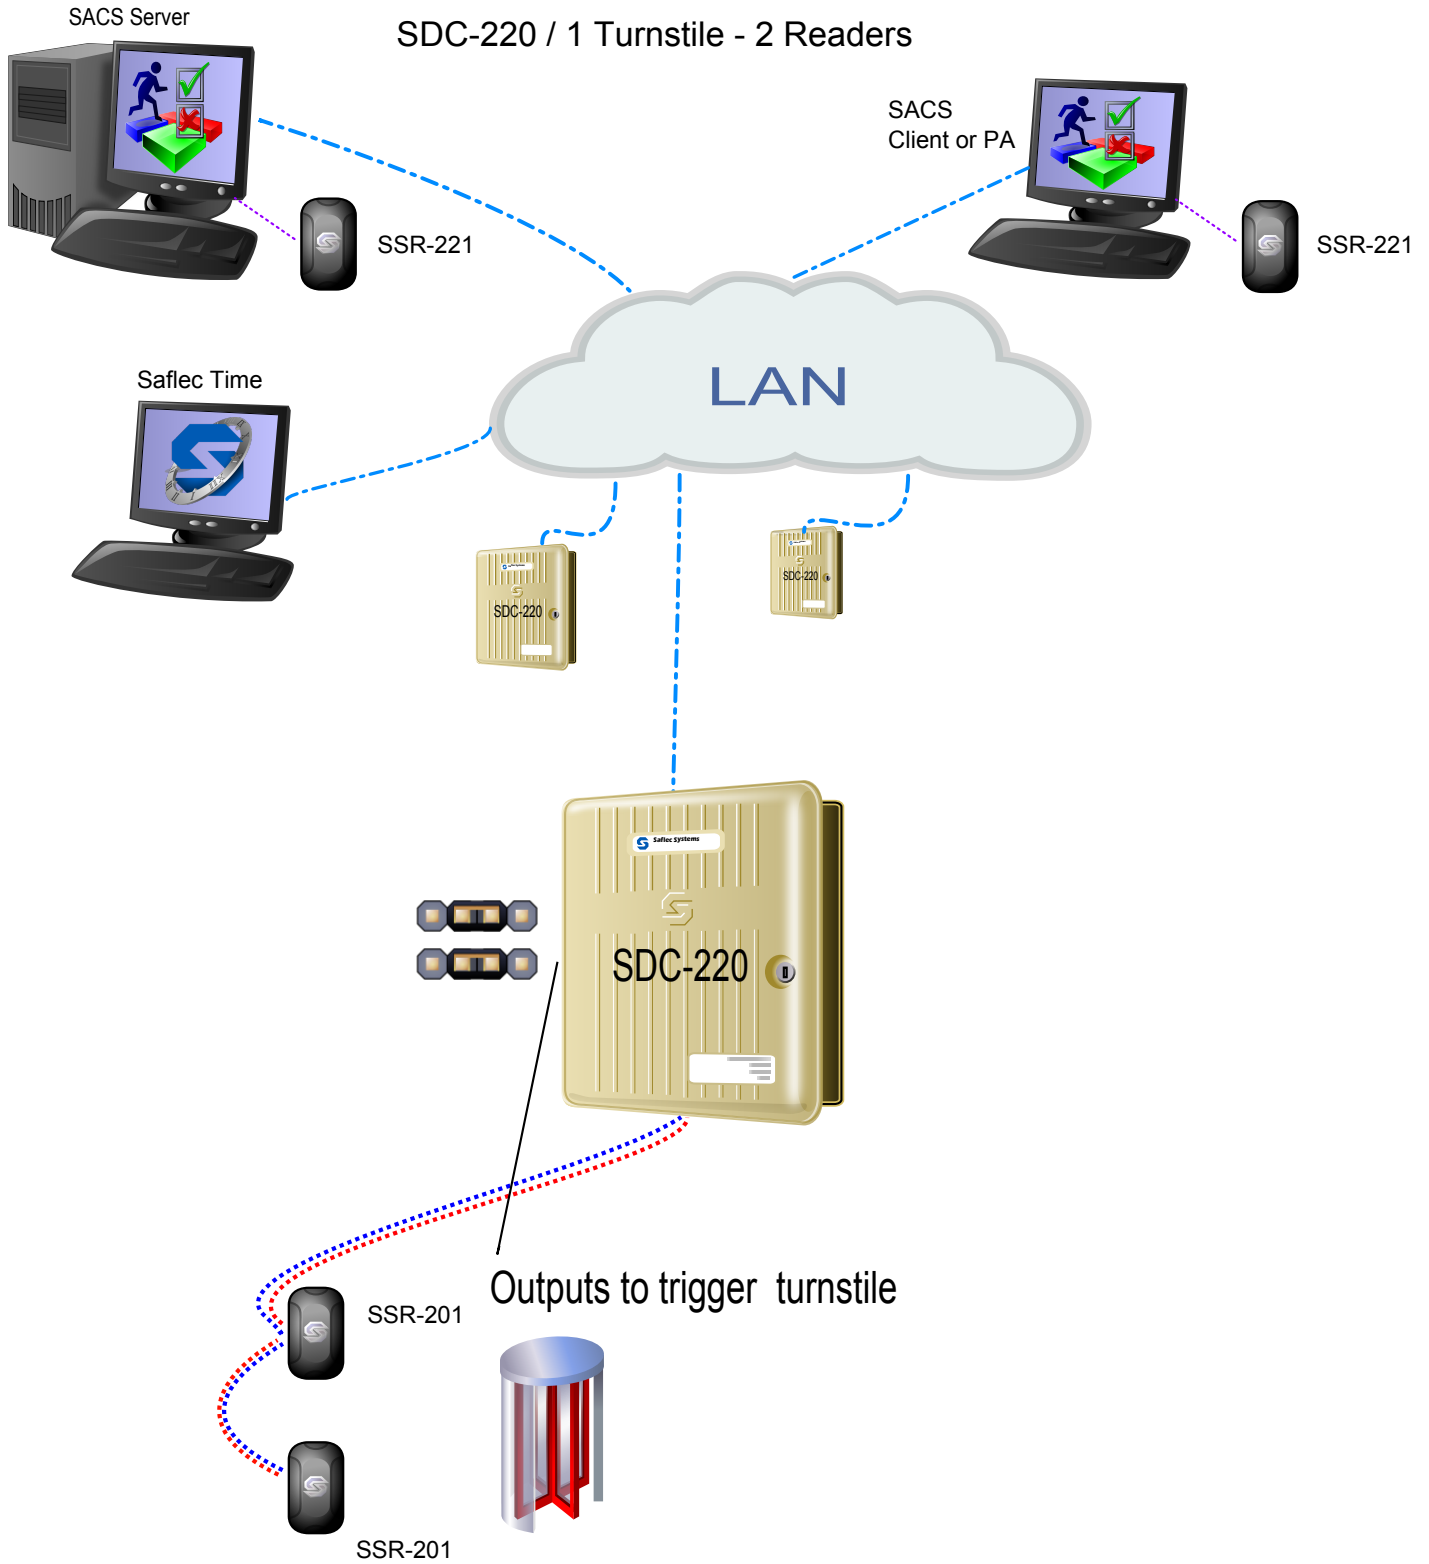

# SDC-220 / 1 Turnstile - 2 Readers

	Reader RS-485
	Ethernet TCP/IP
	USB
	12 Vdc Power