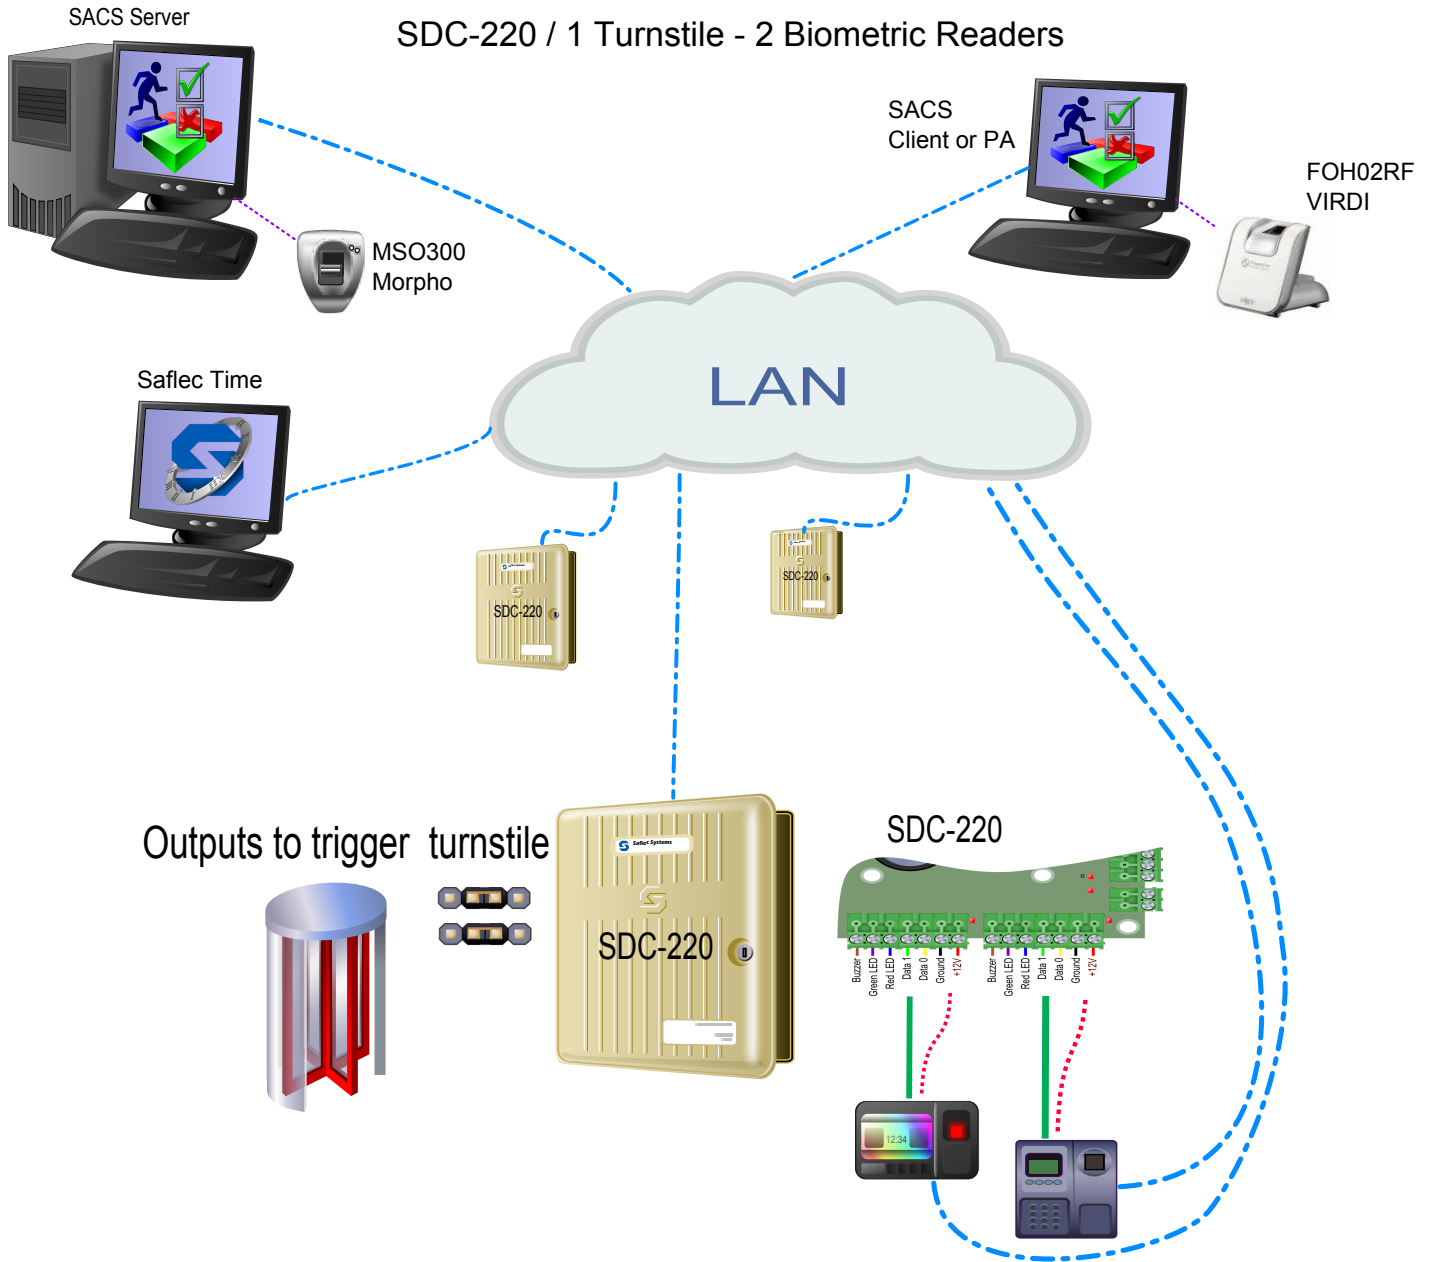

SDC-220 / 1 Turnstile - 2 Biometric Readers

- - - - - Reader RS-485
- - - - - Ethernet TCP/IP
- - - - - USB
- Wiegand interface
- 12 Vdc Power

Saflec Systems

www.safsys.co.za

Flexible solutions for your security needs...